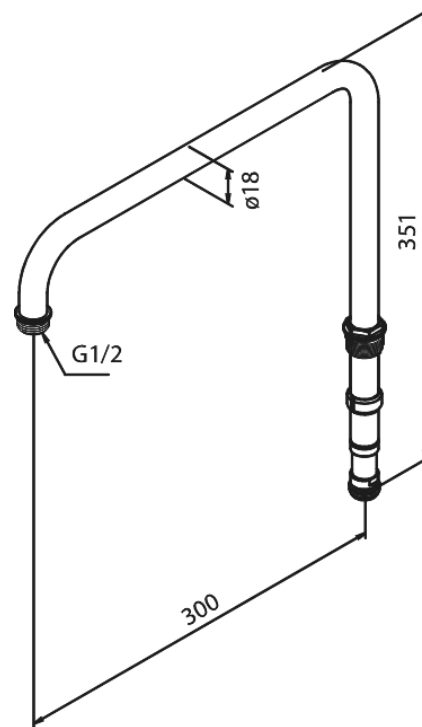

# Top pipe for shower rail for shower systems

**Article no.:** 766200000  
**Finish:** Chrome  
**Series:** Shower Accessories

**EAN no.:** 5708516805373

FM Mattsson Denmark ApS  
Hvidkærvej 48, 5250 Odense SV, DK-56416218